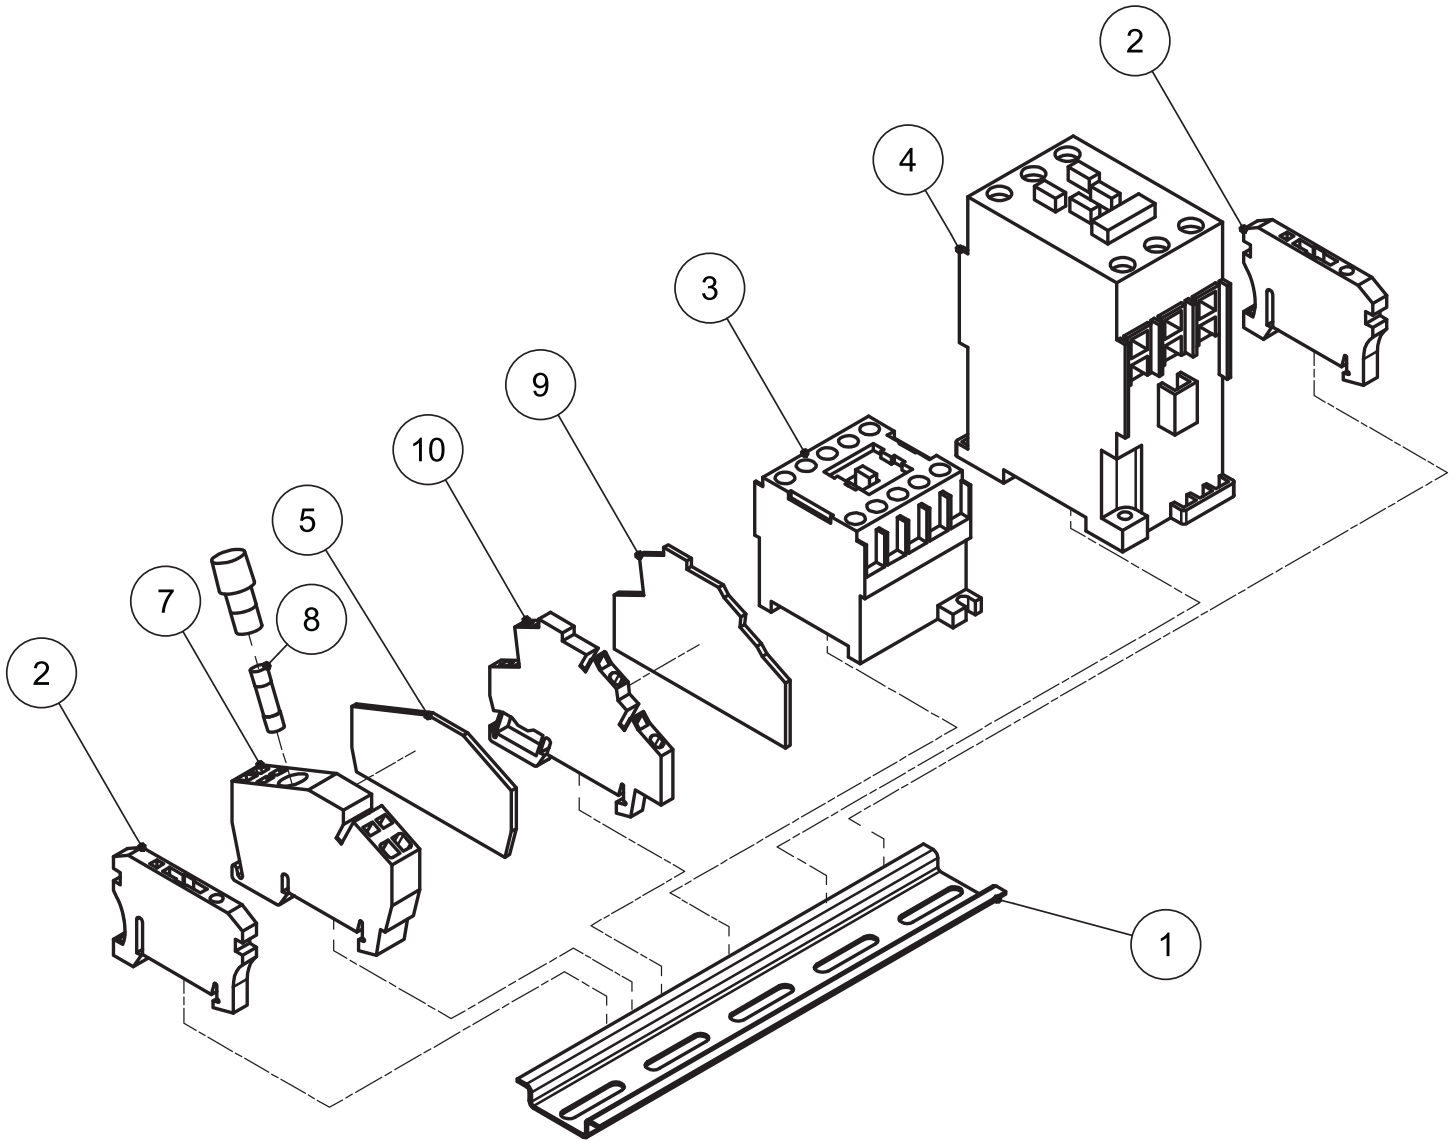

Parts Breakdown

Model VP-NL-0008-SN 59007

8m³ Transformer