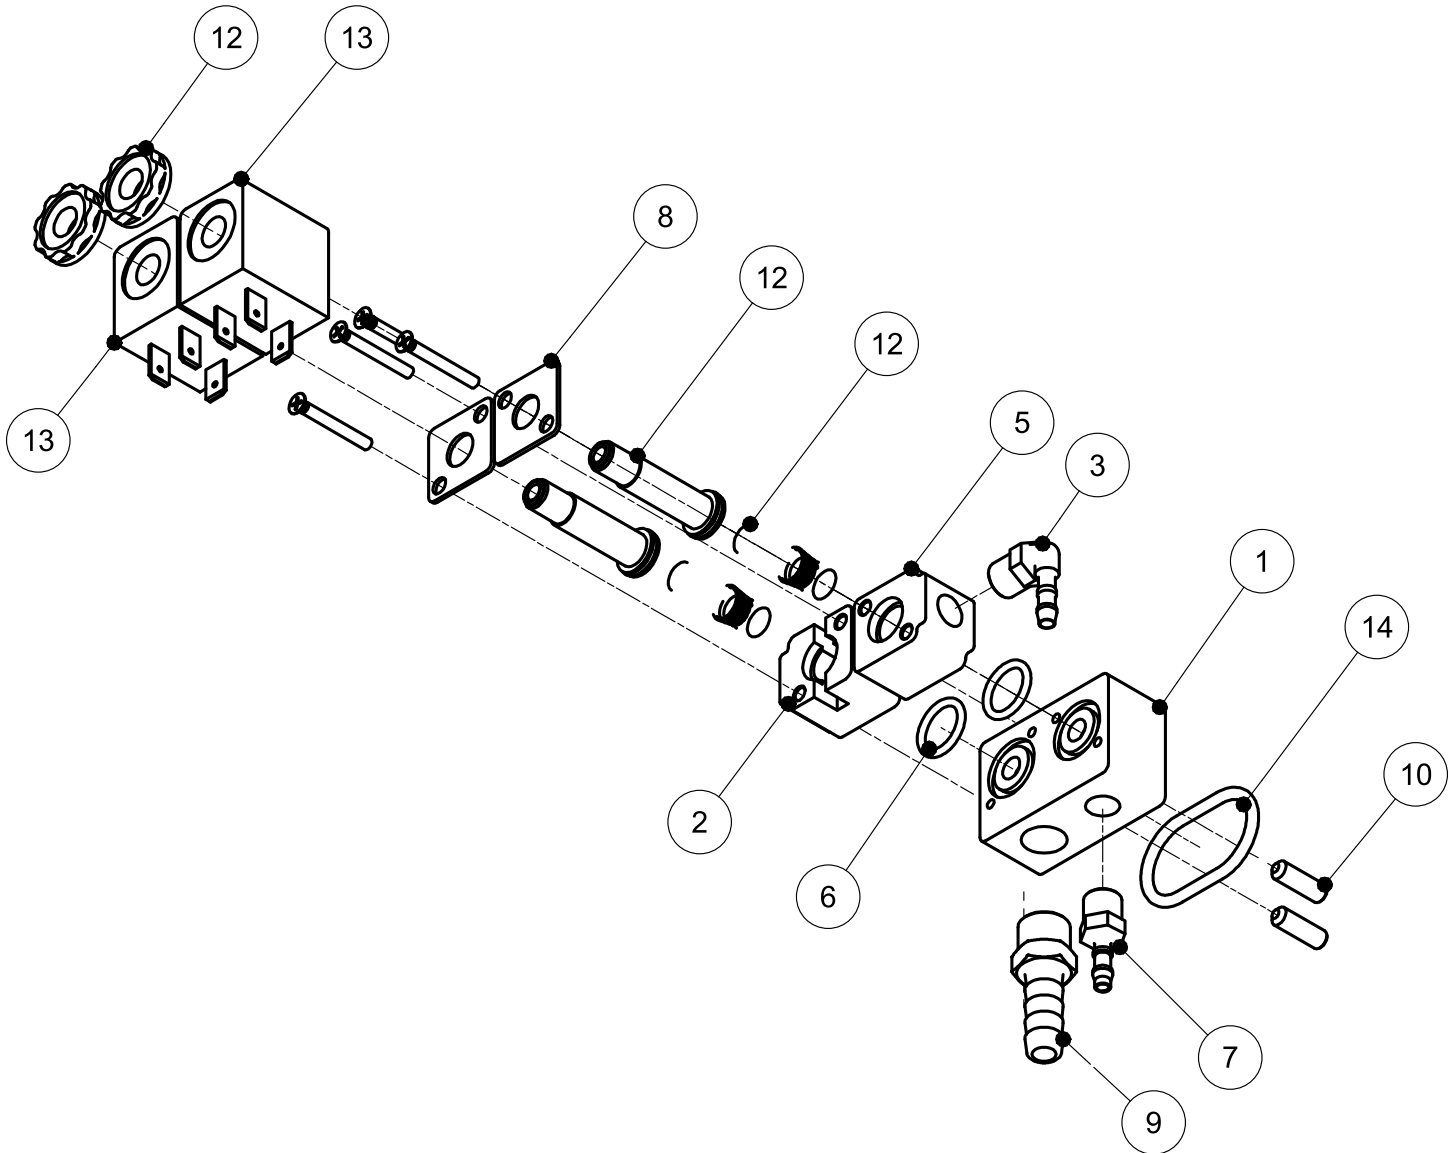

# Parts Breakdown

Model VP-NL-0008-SN 59007

Hinge

# Parts Breakdown

Model VP-NL-0008-SN 59007

Air Valve