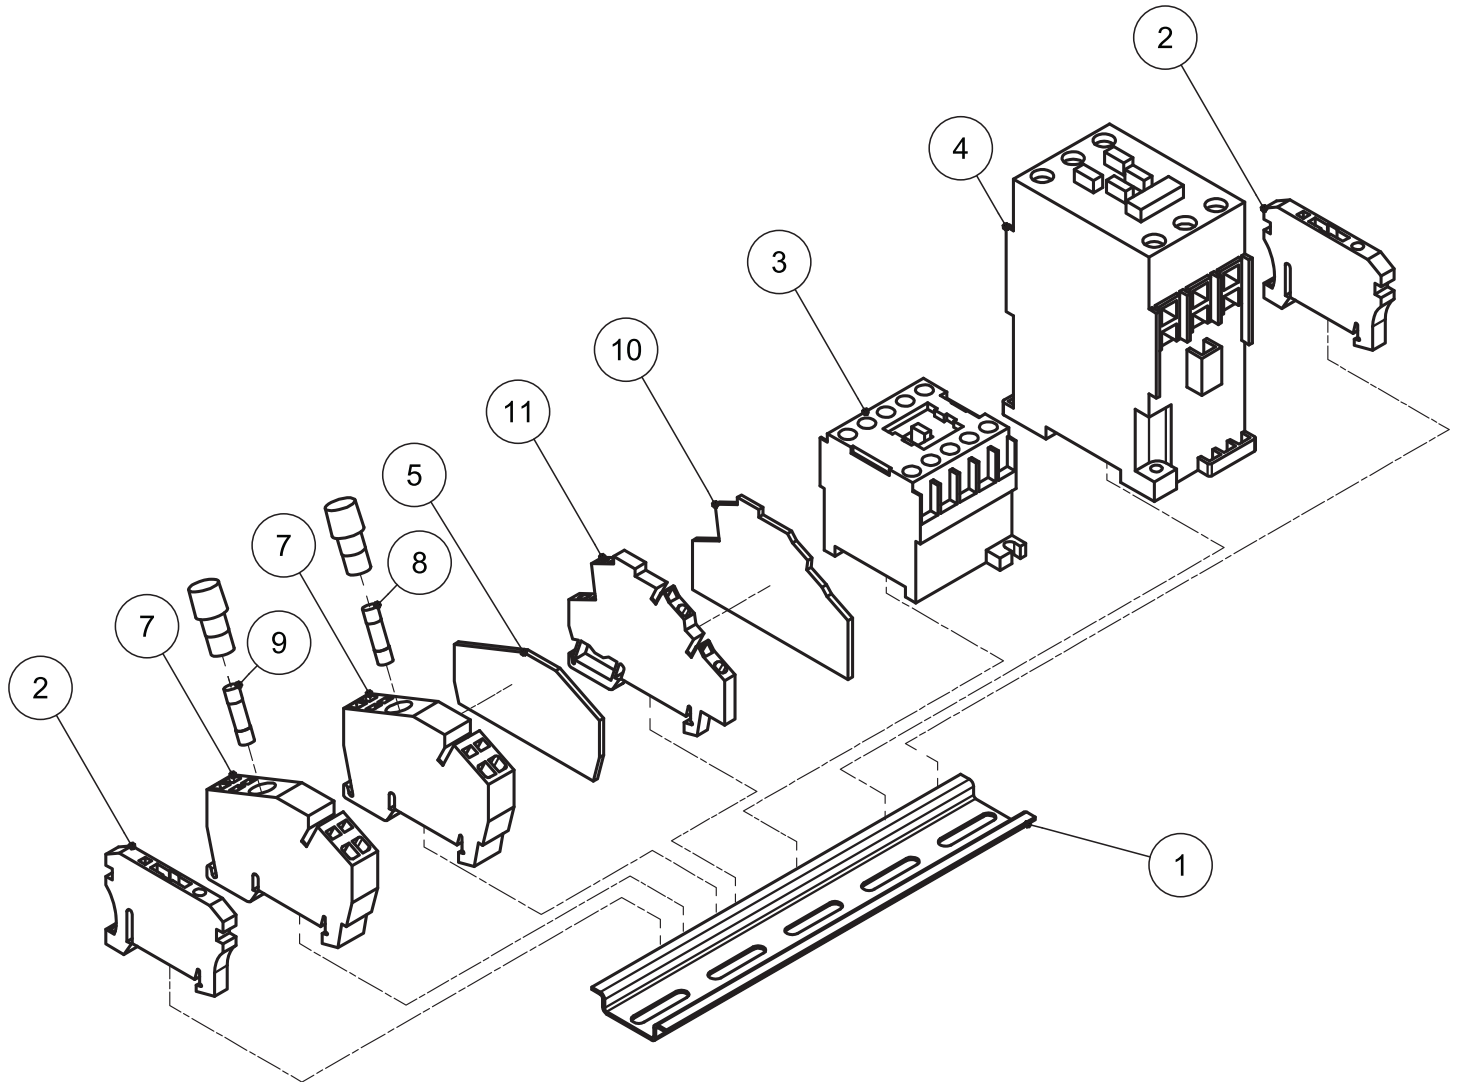

# Parts Breakdown

Model VP-NL-0008-SN 59007

4m<sup>3</sup> Transformer