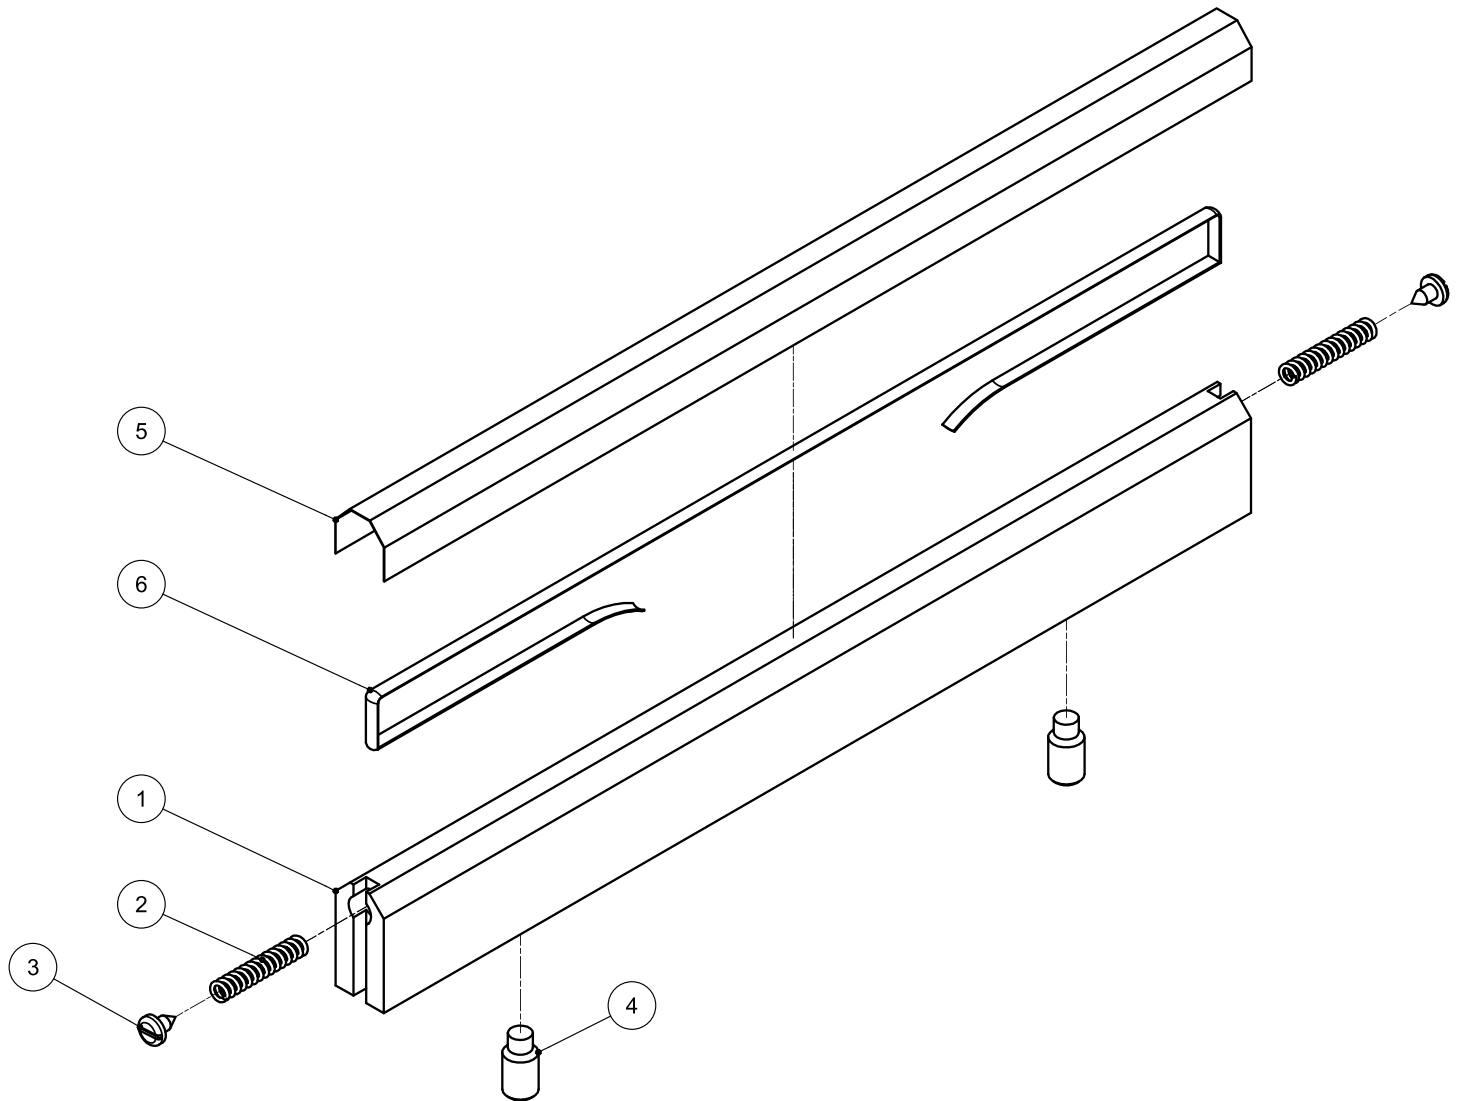

Parts Breakdown

Model *VP-NL-0008-SN* 59007

Sealbeam