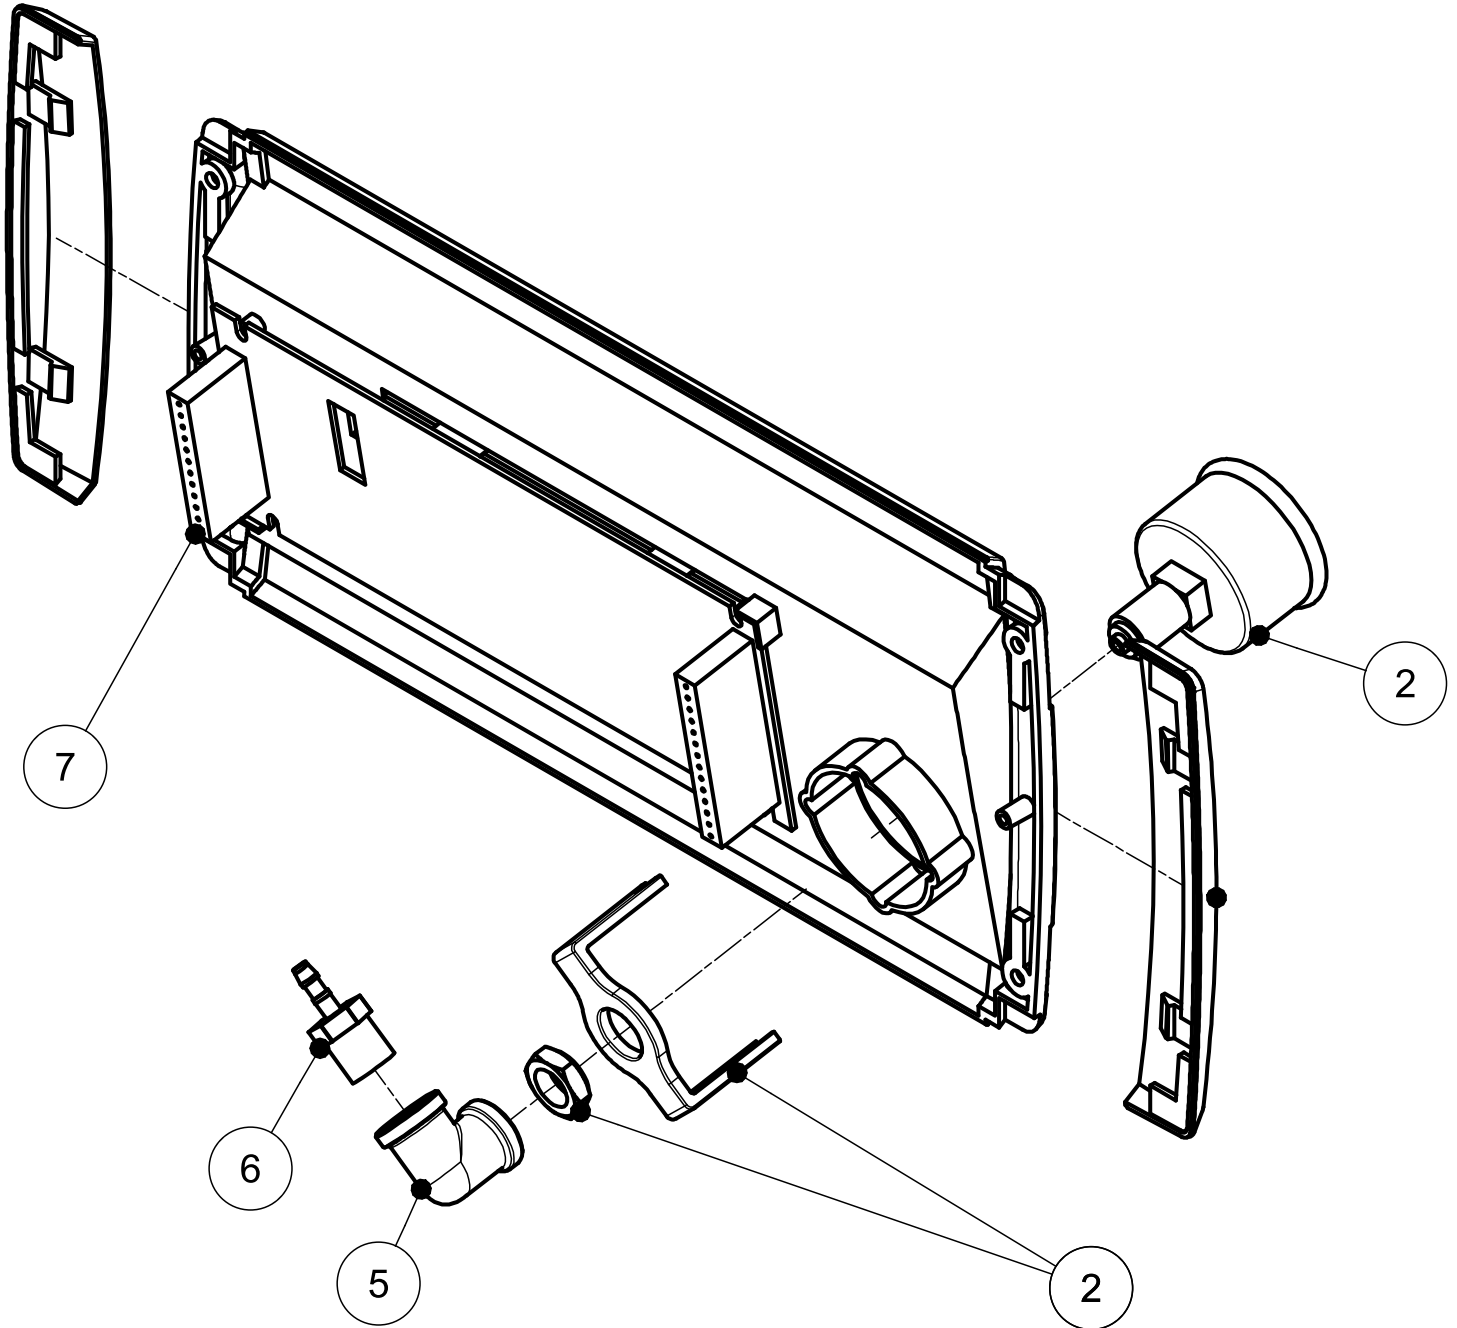

Parts Breakdown

Model VP-NL-0008-SN 59007

Control Panel