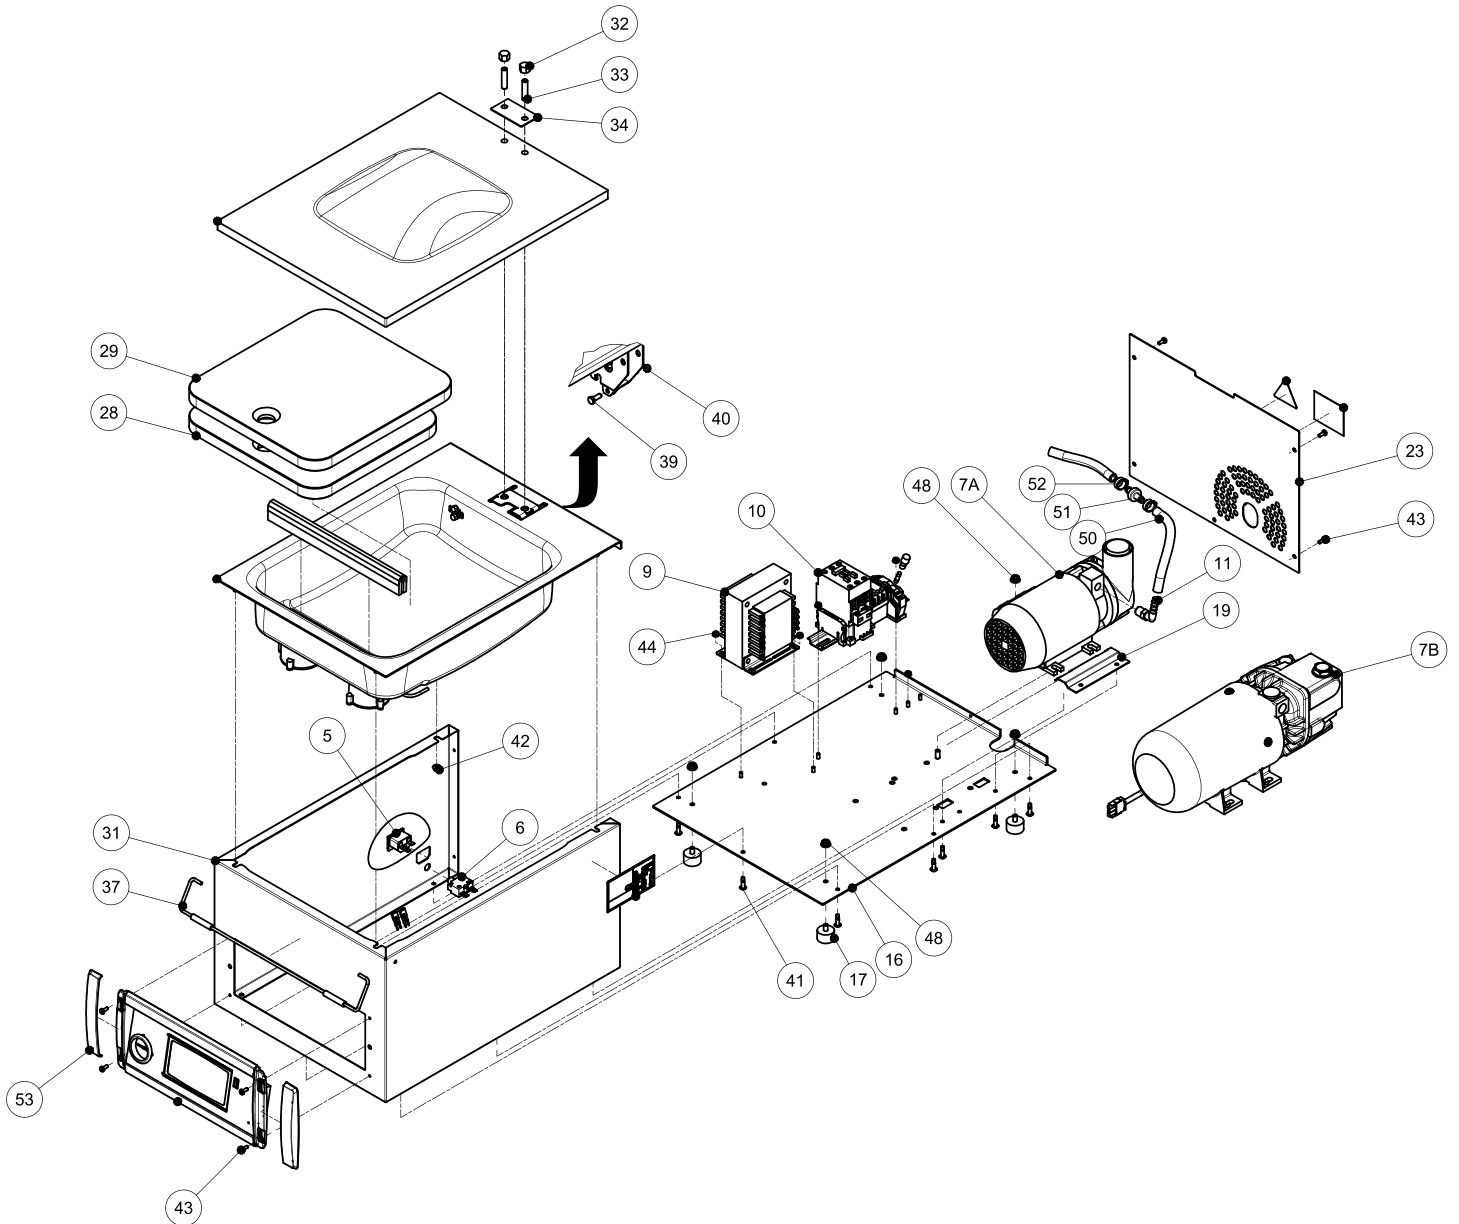

# Parts Breakdown

Model VP-NL-0008-SN 59007

Overall